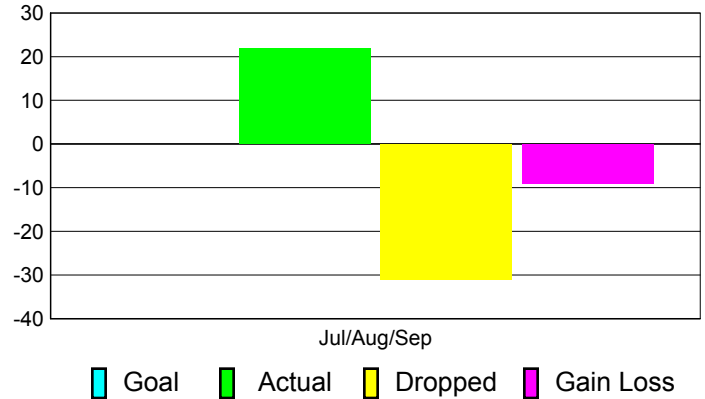

Club Results 2011-2012

Goal, New, Dropped, Gain/Loss

MEMBERSHIP

Membership Results
2011-2012

Membership
2010-2011

Month	Net Memb Goal	Actual New Memb	Actual Dropped Memb	Gain/Loss of Memb	Gain/Loss of Memb
Jul/Aug/Sep		22	-31	-9	19
Totals		22	-31	-9	19

Membership Results 2011-2012

Goal, New, Dropped, Gain/Loss

Comparison of Club Gain/Loss

Current Year Compared to the Previous Year

Comparison of Membership Gain/Loss

Current Year Compared to the Previous Year