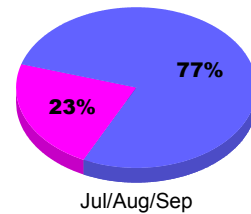

Club Results 2011-2012

Goal, New, Dropped, Gain/Loss

MEMBERSHIP

Membership Results
2011-2012

Membership
2010-2011

Month	Net Memb Goal	Actual New Memb	Actual Dropped Memb	Gain/Loss of Memb	Gain/Loss of Memb
Jul/Aug/Sep		22	-31	-9	19
Totals		22	-31	-9	19

Membership Results 2011-2012

Goal, New, Dropped, Gain/Loss

Comparison of Club Gain/Loss

Current Year Compared to the Previous Year

Comparison of Membership Gain/Loss

Current Year Compared to the Previous Year

YTD Status Quo Clubs 2011-2012

Status Quo Clubs Compared to Status Quo Members

Gender Comparison 2011-2012

Jul/Aug/Sep

Male Female